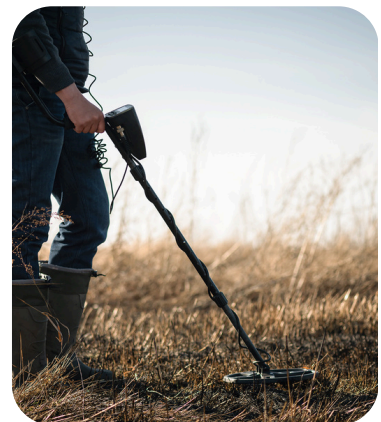

Loan Periods and Fees

- Most Things may be borrowed for 1-week intervals and can be renewed up to 2 times, unless there is a waiting list.
- Special items (E.G. metal detector, projector, tools) will follow the same borrowing period of 1 week, but with no renewals.
- Special items may require borrowers to be 18 years of age or older, or have parental consent with signature if under 18.

Proper Use and Liability

- Borrowers are responsible for the care and safe handling of borrowed Things.
- **The borrower will be billed for reasonable repair or replacement costs due to neglect or abuse.**
- **The Library is not liable for any injury, loss, or damage resulting from the use of a Thing.**
- Borrowers must return Things with all parts and components in their original condition and container to the Circulation Desk.
- Patrons are financially responsible for any damage to a Thing while in their possession.
- **$5 cleaning fee will be charged to a patron's account if item is returned in dirty condition.**
- **A $1 late fee will be charged each day a Thing is overdue.**