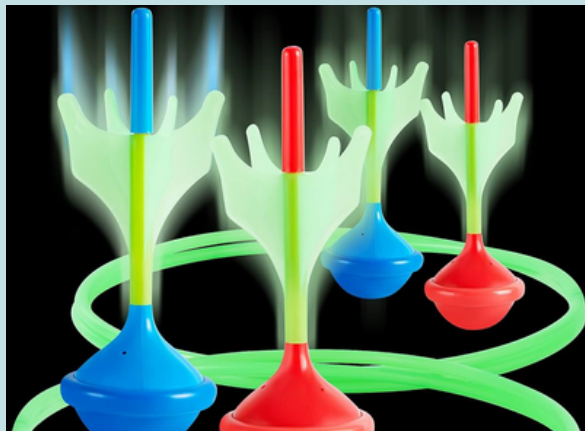

Lawn Darts
LOT 21 ID: 202213

This dart game set will allow players to play day and night with its light-up feature. start the fun by putting the target rings on your desired distance. Once all are set, start throwing the glow in the dark darts into its target rings.