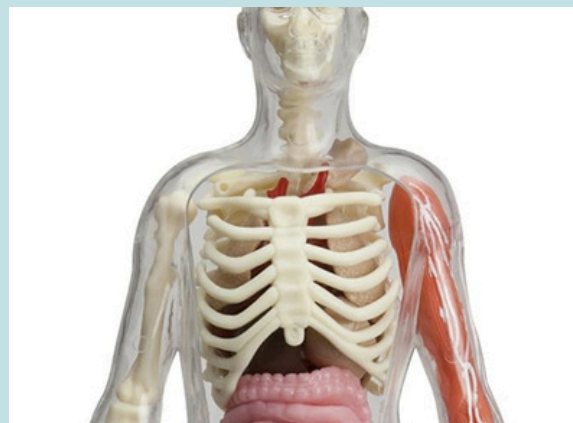

STEM Bridges Kit
LOT 32 ID:
2022016

KIDS LEARN all about buildings. They'll discover all types of forces applied in buildings and Bridges and how they are designed to provide massive weight support. They can build 9 working models such as house, a pyramid, various types of bridges and more. EASY TO FOLLOW INSTRUCTIONS + INCLUDES 10 pages of theory and facts with explanations of the different scientific principles accompanied by fun experiments to test newly acquired knowledge. A 3 page quiz section is also included. CHOSEN as one of 21 best stem toys and gadgets to get your kid interested in tech. GENERAL- For ages 9+. Our Interactive 3D app lets children build in virtual reality.

STEM Human Body Kit
LOT 35 ID: 2022017

Take a fascinating tour of the human body as you remove 21 realistic vital organs, bones, and muscles using the included forceps and tweezers; then rebuild the model from the toes to skullcap 29 PIECES, EXCEPTIONAL VALUE: Includes 12" clear plastic human body model, stand, 9 squishy organs, 12 plastic bones and muscles, forceps, tweezers, body part organ-izer mat, instruction sheet, 24-page illustrated anatomy book STEM ANATOMY/BIOLOGY BOOK INCLUDED: Follow a slice of pizza as it travels through the body and interacts with different internal systems. With photos of real organs, engaging illustrations, and answers to common body function questions SMARTLAB TOYS, A LEADER IN EDUCATIONAL PLAY: Our toys allow children to add their individual insights, problem-solving skills, divergent thinking, and perseverance to their play as they learn and practice real-world skills and concepts PERFECT FOR BUDDING SCIENTISTS AGES 8 plus : Great anatomy and biology lesson plan for a homeschool curriculum or for any kid (or adult) fascinated with how their body works